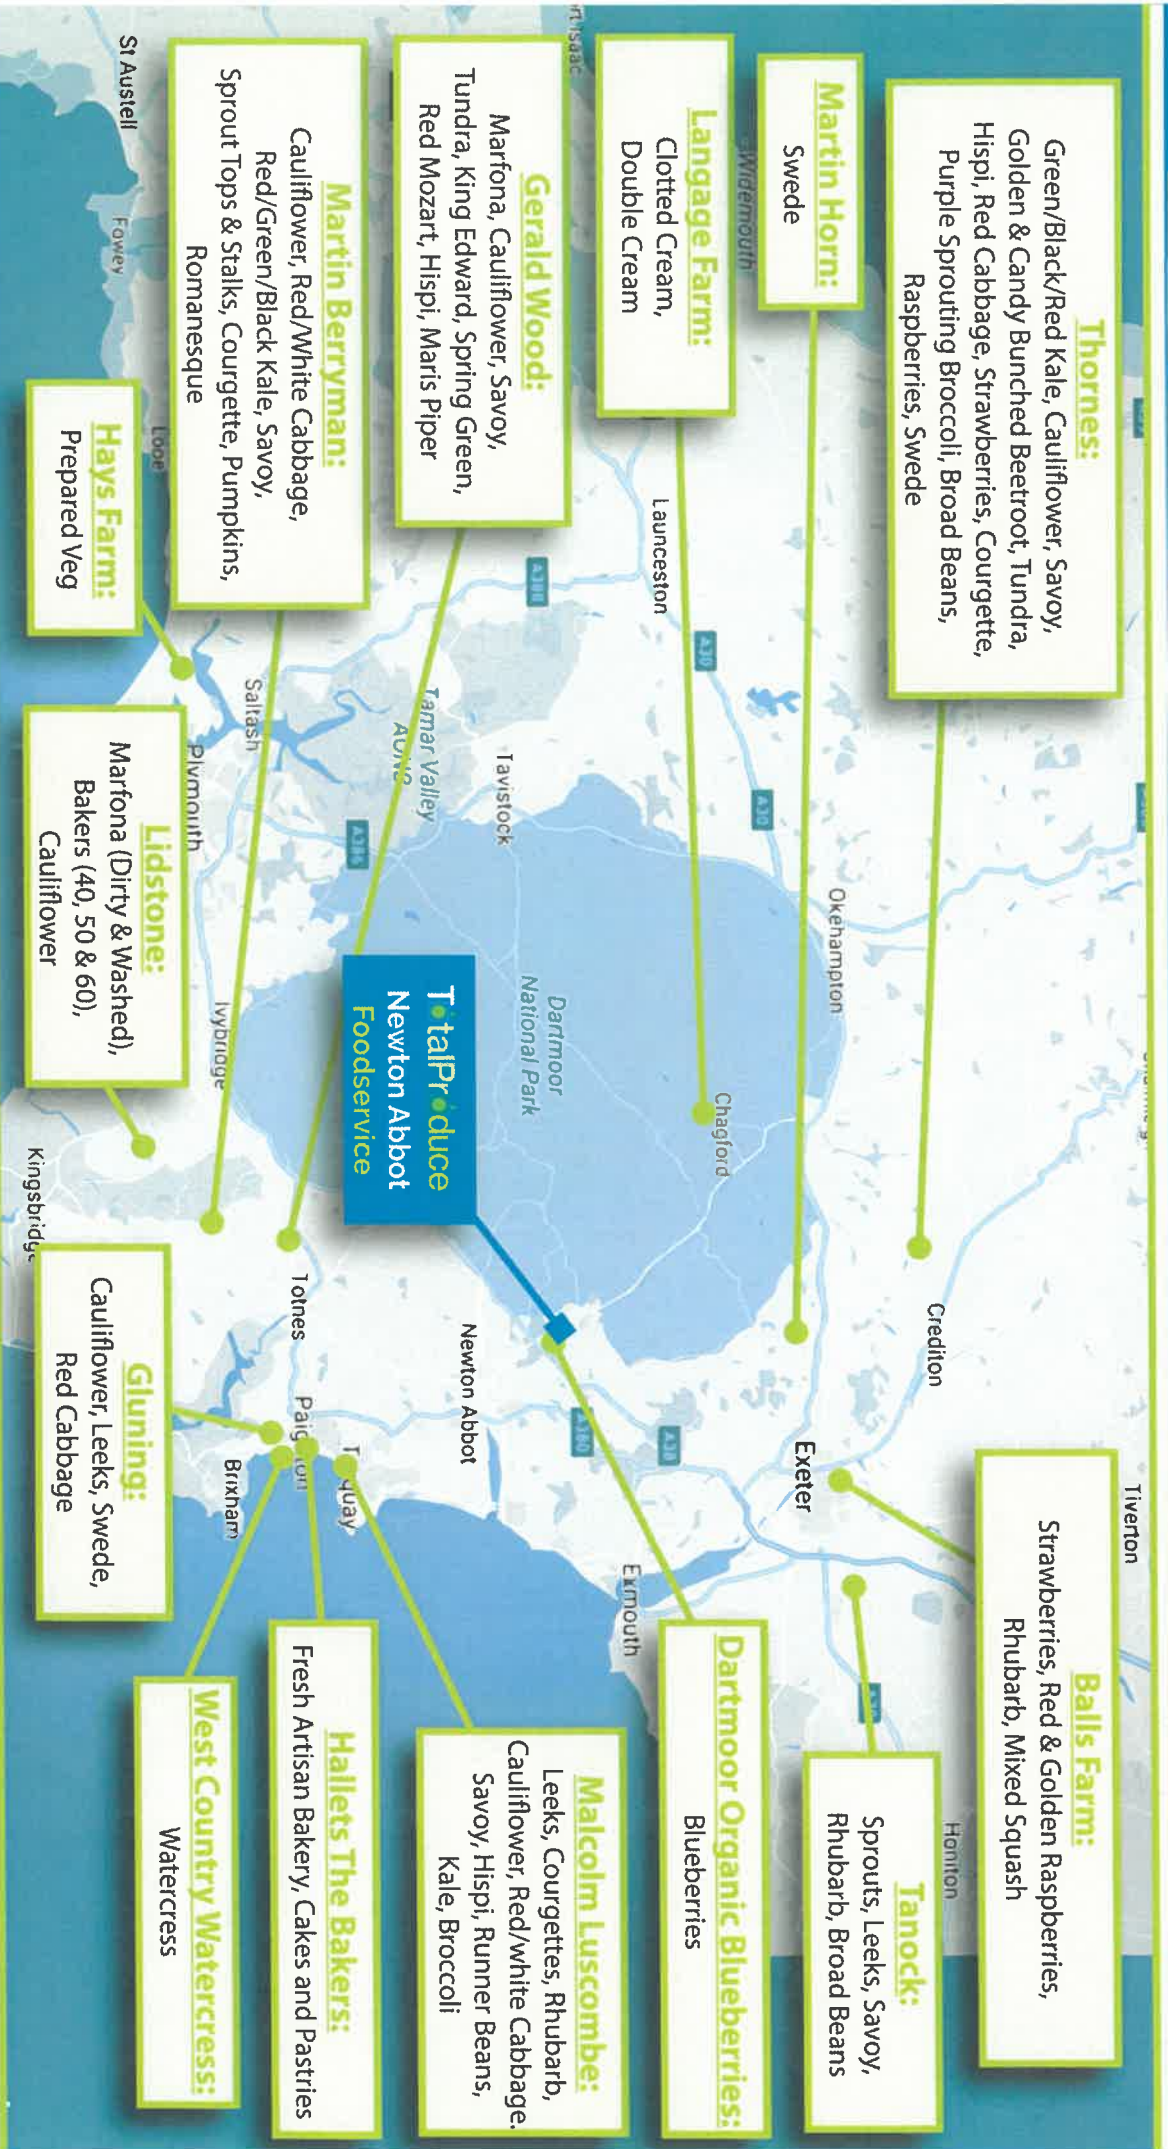

# TotalProduce

Newton Abbot Foodservice  
LOCAL GROWERS

**Total Produce**  
Bodmin Foodservice  
LOCAL GROWERS & PRODUCERS

## FOODSERVICE

### ABOUT US

We're suppliers of an **unbeatable range of Cornish produce** as well as wholesalers and distributors of the best fruit and vegetables from growers across the globe.

Total Produce are proud to supply Cornish Produce from: **St Eval** (Cauliflower, Calabrese, Leeks, Cabbages), **Trewithen Dairy** (Milk and Cream), **Hayle** (Roots, Beetroot and Carrots), **Padstow Kitchen Garden** (Mixed leaf, Kalettes, Chard, Edible flowers, Cavalo Nero), **Boddingtons** (Strawberries and Jam), **Marazion** (Cauliflower & Potatoes) & much more.